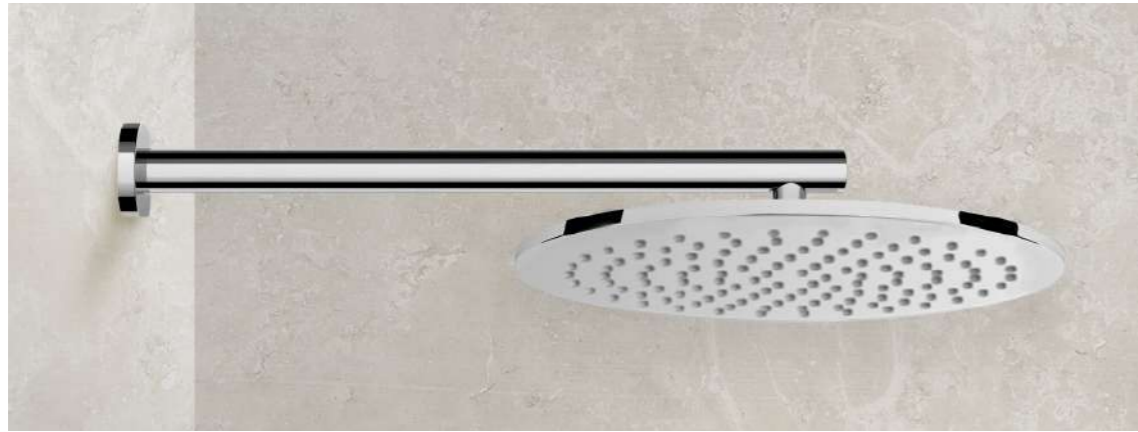

BRUSHED NICKEL

AI0704BN
AQUAVELLA LUX ROUND
CEILING SHOWER ARM
SOLID BRASS 150mm

AI0226BN
SMART SHOWERHEAD
250mm

BRUSHED GOLD

AI0704BG
AQUAVELLA LUX ROUND
CEILING SHOWER ARM
SOLID BRASS 150mm

AI0226BG
SMART SHOWERHEAD
250mm

MATTE BLACK

AI0704MB
AQUAVELLA LUX ROUND
CEILING SHOWER ARM
SOLID BRASS 150mm

AI0226MB
SMART SHOWERHEAD
250mm

CHROME

AI0226CP
SMART SHOWERHEAD
250mm

AI0707CP
ROUND WALL SHOWER ARM
400mm

BRUSHED GOLD

AI0226BG
SMART SHOWERHEAD
250mm

AI0707BG
ROUND WALL SHOWER ARM
400mm

BRUSHED NICKEL

AI0226BN
SMART SHOWERHEAD
250mm

AI0707BN
ROUND WALL SHOWER ARM
400mm

MATTE BLACK

AI0707MB
ROUND WALL SHOWER ARM
400mm

GUN METAL

AI0707GM
ROUND WALL SHOWER ARM
400mm