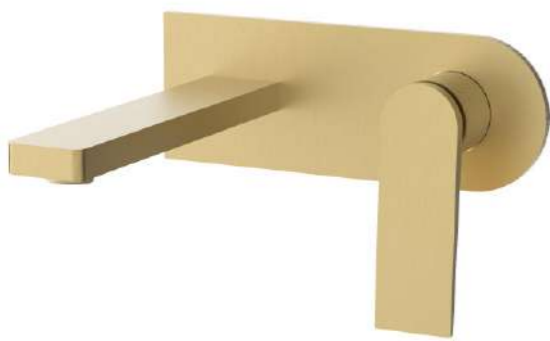

AI4082BG + AI4070NF
BRUSHED GOLD