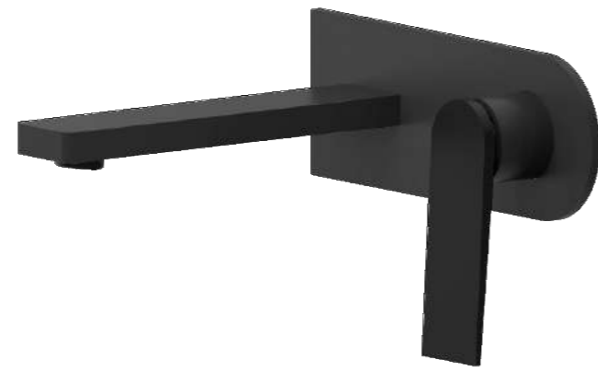

GF4011MB + GF4011CON
MATTE BLACK

GF4011CR + GF4011CON
CHROME

Senso Wall Basin Mixer

AI4082CP + AI4070NF
CHROME

AI4082BN + AI4070NF
BRUSHED NICKEL

AI4082BG + AI4070NF
BRUSHED GOLD

AI4082MB + AI4070NF
MATTE BLACK