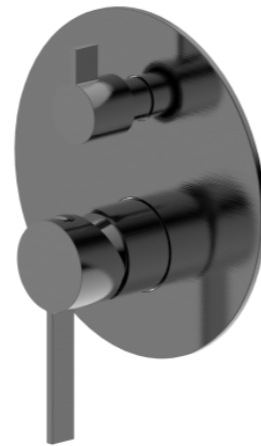

AI4115MB + AI4057NF
MIXER SQUARE 3 FUNCTION

AI4115GM + AI4057NF
MIXER SQUARE 3 FUNCTION

SHOWER AREA | SHOWER CONTROLS

Rana Bath & Shower Mixer

AI4077CP + AI4071NF
CHROME

AI4077BN + AI4071NF
BRUSHED NICKEL

AI4077BG + AI4071NF
BRUSHED GOLD