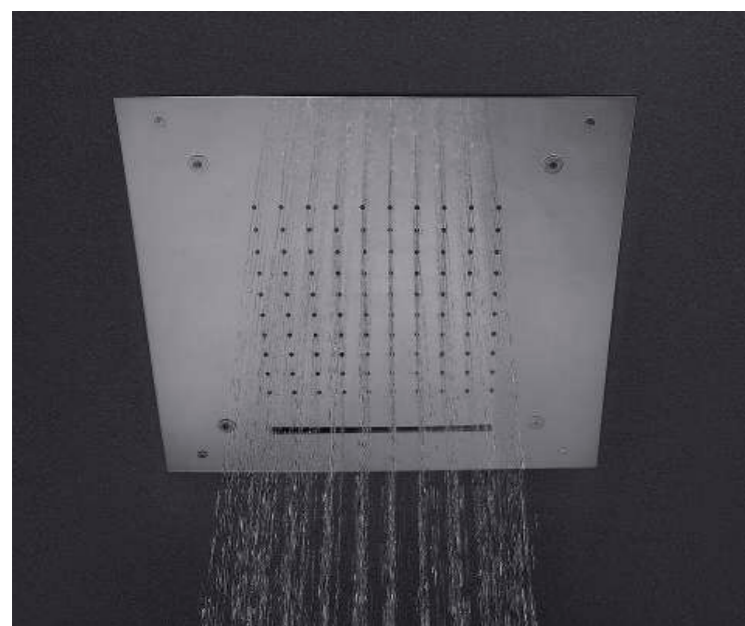

Square Bath Spouts

AI0752CP
CHROME

AI0752BN
BRUSHED NICKEL

AI0752BG
BRUSHED GOLD

AI0752MB
MATTE BLACK

SHOWER AREA | SHOWER CONTROLS

Aero 3 to 7 Function Thermostatic Valve Mixer

KIW813722MB + KIY813722
MATTE BLACK

KIW813722CR + KIY813722
CHROME

KIW813722CO + KIY813722
COPPER

MATTE BLACK

CHROME

COPPER

SHOWER AREA | MULTIFUNCTIONAL SHOWERS

Harmony Multifunction Shower

500 x 500 mm | With Rain, Waterfall and Mist

AVAILABLE IN THREE FINISHES

■ | GF4007MB

■ | GF4007CR

■ | GF4007CO

WC Area

Refined simplicity for your personal oasis

Health Faucets

Are you ready to elevate
your daily ritual?