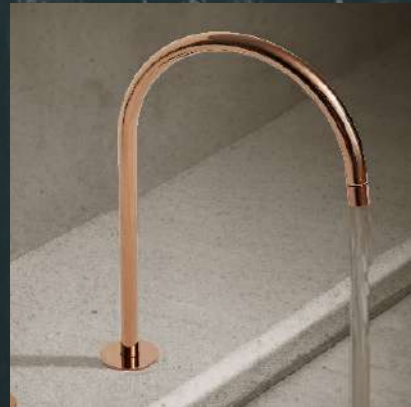

Product Finishes

Chrome (CP)

Matte Black (MB)

Brushed Nickel (BN)

Brushed Gold (BG) PVD
Physical Vapor Deposition (PVD)

Copper (CO) PVD
Physical Vapor Deposition (PVD)

Gun Metal (GM) PVD
Physical Vapor Deposition (PVD)

Warranties:

5 Year Warranty on CP Finish | 2 Year Warranty on MB, BN, BG, CO, GM Finish