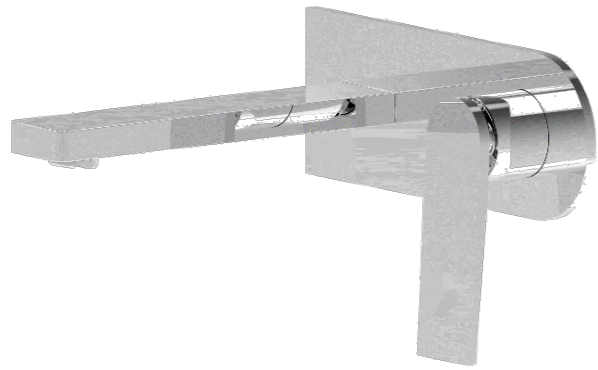

Senso Wall Basin Mixer

AI4082CP + AI4070NF
CHROME