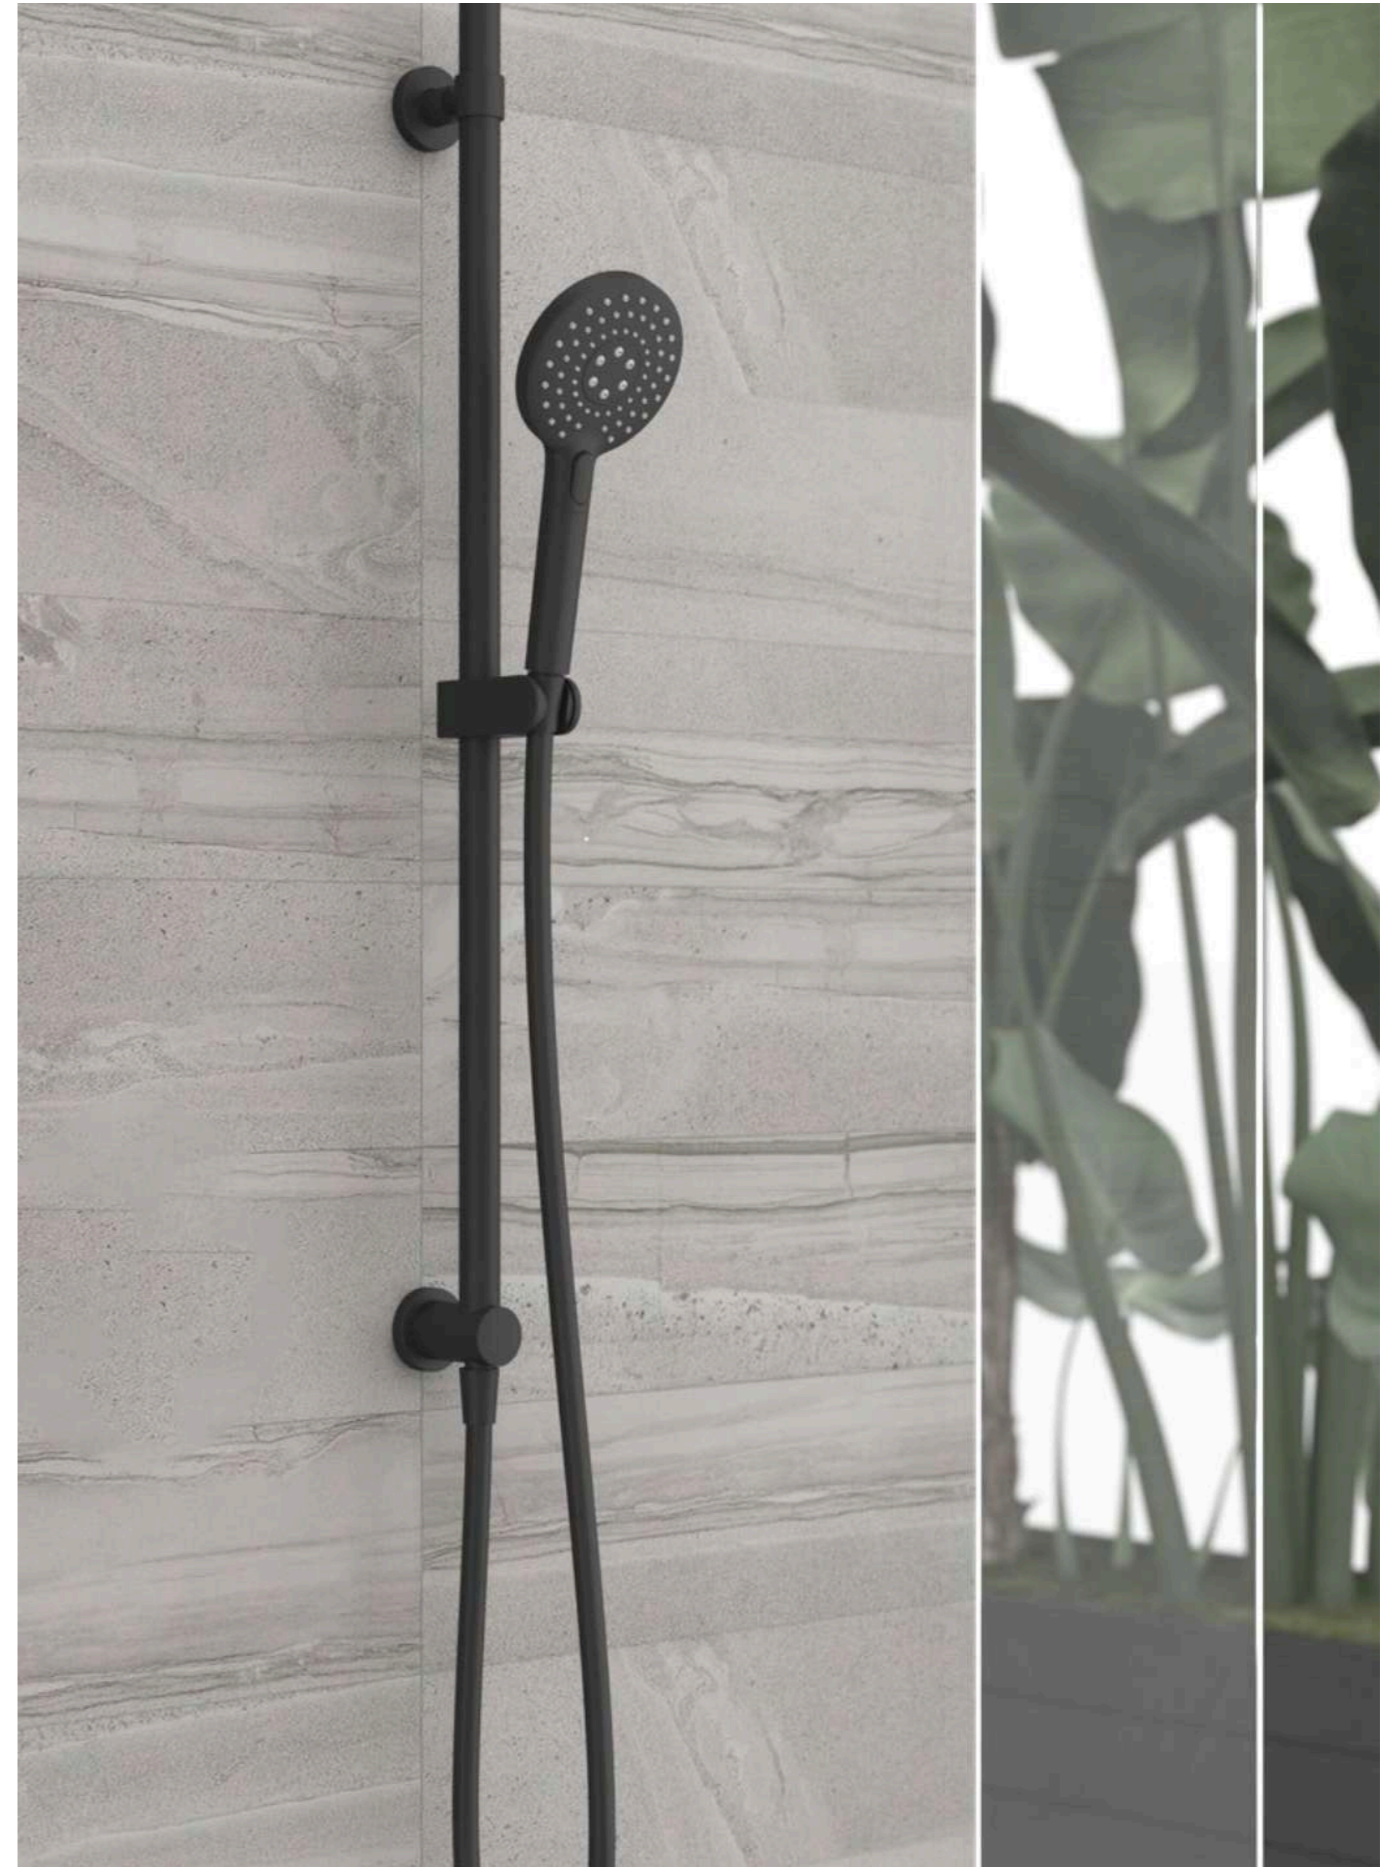

AI0907CP
WALL BRACKET SWIVEL
WITH 1 OUTLET

AI0604CP
METAL HOSE

BRUSHED GOLD

AI0302BG
LEAP 3 FUNCTION
HANDSHOWER

AI0907BG
WALL BRACKET SWIVEL
WITH 1 OUTLET

AI0604BG
METAL HOSE

MATT BLACK

AI0302MB
LEAP 3 FUNCTION
HANDSHOWER

AI0907MB
WALL BRACKET SWIVEL
WITH 1 OUTLET

AI0604MB
METAL HOSE

GUN METAL

AI0302GM
LEAP 3 FUNCTION
HANDSHOWER

AI0907GM
WALL BRACKET SWIVEL
WITH 1 OUTLET

AI0604GM
METAL HOSE

SHOWER AREA | HAND SHOWERS

Hand Shower with Rail

AI0704CP
AQUAVELLA LUX ROUND
CEILING SHOWER ARM
SOLID BRASS 150mm

AI0226CP
SMART SHOWERHEAD
250mm

GUN METAL

AI0704GM
AQUAVELLA LUX ROUND
CEILING SHOWER ARM
SOLID BRASS 150mm

AI0226GM
SMART SHOWERHEAD
250mm