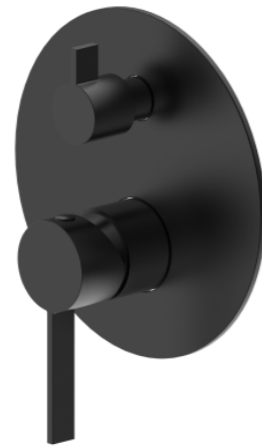

AI4115MB + AI4057NF
MIXER SQUARE 3 FUNCTION

AI4115GM + AI4057NF
MIXER SQUARE 3 FUNCTION

SHOWER AREA | SHOWER CONTROLS

Rana Bath & Shower Mixer

AI4077CP + AI4071NF
CHROME

AI4077BN + AI4071NF
BRUSHED NICKEL

AI4077BG + AI4071NF
BRUSHED GOLD