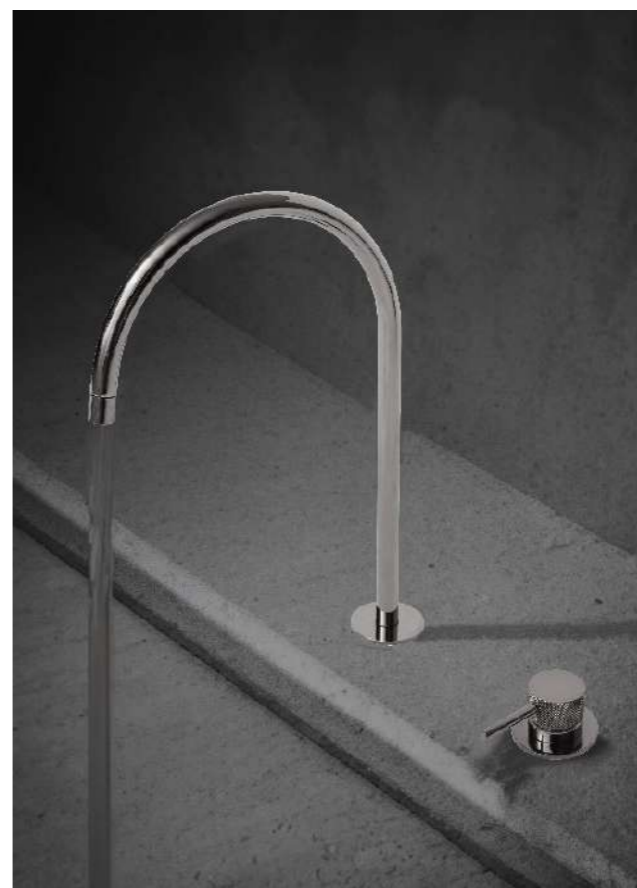

AI0486BN
BRUSHED NICKEL

AI0486BG
BRUSHED GOLD

AI0486MB
MATTE BLACK

AI0486GM
GUN METAL

CHROME

GF4001CR
GRAZIA DECK MOUNTED
SPOUT

GF4004CR
GRAZIA DECK MOUNTED
CONTROL

BASIN AREA | BASIN MIXERS