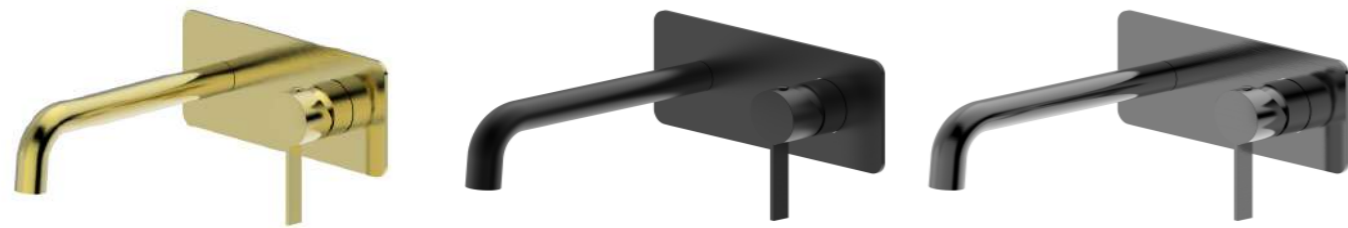

AI4076BG + AI4070NF
BRUSHED GOLD

AI4076MB + AI4070NF
MATTE BLACK

AI4076GM + AI4070NF
GUN METAL