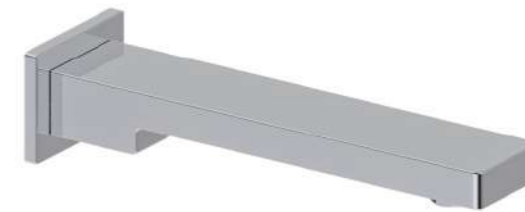

Square Bath Spouts

AI0752CP
CHROME

AI0752BN
BRUSHED NICKEL