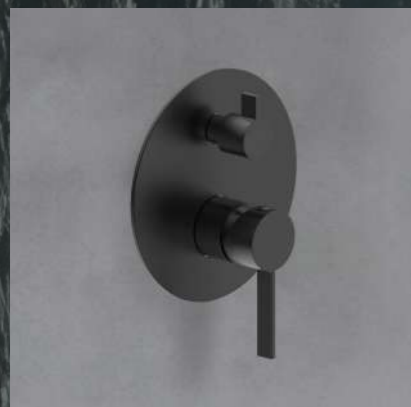

Product Finishes

Chrome (CP)

Matte Black (MB)

Brushed Nickel (BN)

Brushed Gold (BG) PVD
Physical Vapor Deposition (PVD)

Copper (CO) PVD
Physical Vapor Deposition (PVD)

Gun Metal (GM) PVD
Physical Vapor Deposition (PVD)

Warranties:

5 Year Warranty on CP Finish | 2 Year Warranty on MB, BN, BG, CO, GM Finish