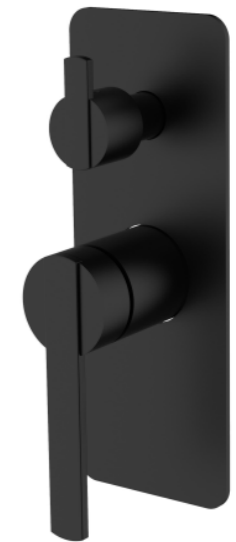

AI4077MB + AI4071NF
MATTE BLACK

AI4077GM + AI4071NF
GUN METAL

SHOWER AREA | SHOWER CONTROLS

Rosa Bath & Shower Mixer

AI4081CP + AI4071NF
CHROME

AI4081BN + AI4071NF
BRUSHED NICKEL

AI4081BG + AI4071NF
BRUSHED GOLD