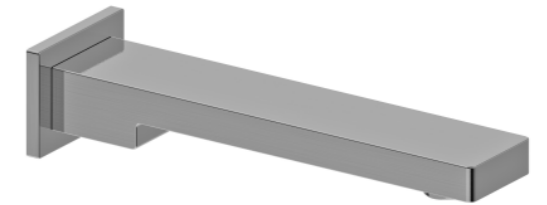

Square Bath Spouts

AI0752CP
CHROME

AI0752BN
BRUSHED NICKEL