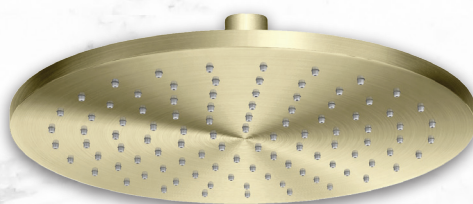

AQ0299BN

LUX SHOWERHEAD Ø250MM.
ROUND WALL SHOWER ARM Ø30MM.
BRUSHED NICKEL

AQ0299BG

LUX SHOWERHEAD Ø250MM.
ROUND WALL SHOWER ARM Ø30MM.
BRUSHED GOLD

AQ0299GM

LUX SHOWERHEAD Ø250MM.
ROUND WALL SHOWER ARM Ø30MM.
GUN METAL

AQ0299MB

LUX SHOWERHEAD Ø250MM.
ROUND WALL SHOWER ARM Ø30MM.
MATT BLACK

AQ0215CP
AQUAS LUX RAIN SHOWER
SOLID BRASS
ROUND 250 x 8 MM.
CHROME

AQ0216CP
AQUAS LUX RAIN SHOWER
SOLID BRASS
SQUARE 250 x 250 x 8 MM.
CHROME

AQ0215BN
AQUAS LUX RAIN SHOWER
SOLID BRASS
ROUND 250 x 8 MM.
BRUSHED NICKEL

AQ0215BG
AQUAS LUX RAIN SHOWER
SOLID BRASS
ROUND 250 x 8 MM.
BRUSHED GOLD

AQ0215GM
AQUAS LUX RAIN SHOWER
SOLID BRASS
ROUND 250 x 8 MM.
GUN METAL