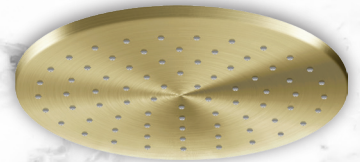

AQUAS®

ONE Touch

Thermostatic Shower Mixer with Push Button Diverter

CONCEALED BOX MATERIAL:

VALVES AND BODY MADE OF BRASS BOX MADE OF ABS WITH COVER TO PREVENT DEBRIS ENTERING INTO THE VALVES BOX IN A SQUARE SHAPE FOR EASIER WALL SURFACE FINISHING OR TILING. WALL INLET AND OUTLET CONNECTIONS G 1/2

AQ0707CP
ROUND WALL SHOWER ARM 400MM.
CHROME

AQ0214CP
SMART SHOWERHEAD Ø250MM.
CHROME

AQ0707BN
ROUND WALL SHOWER ARM 400MM.
BRUSHED NICKEL

AQ0214BN
SMART SHOWERHEAD Ø250MM.
BRUSHED NICKEL

AQ0707BG
ROUND WALL SHOWER ARM 400MM.
BRUSHED GOLD

AQ0214BG
SMART SHOWERHEAD Ø250MM.
BRUSHED GOLD

AQ0707GM
ROUND WALL SHOWER ARM 400MM.
GUN METAL

AQ0214GM
SMART SHOWERHEAD Ø250MM.
GUN METAL

AQ0707MB
ROUND WALL SHOWER ARM 400MM.
MATT BLACK

AQ0214MB
SMART SHOWERHEAD Ø250MM.
MATT BLACK