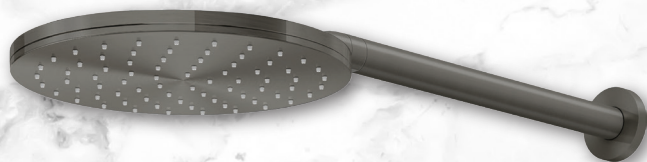

AQ0199MB
AQUAS LUX
SHOWER COLUMN 30MM.
SOLID BRASS
REAR WATER CONNECTION
PUSH BUTTON DIVERTER
SHOWERHEAD Ø250MM.
HANDSHOWER Ø130MM.
MATT BLACK

LUX Showerhead

Integrated Wall Arm

AQ0299CP

LUX SHOWERHEAD Ø250MM.
ROUND WALL SHOWER ARM Ø30MM.
CHROME

AQ0299BN

LUX SHOWERHEAD Ø250MM.
ROUND WALL SHOWER ARM Ø30MM.
BRUSHED NICKEL

AQ0299BG

LUX SHOWERHEAD Ø250MM.
ROUND WALL SHOWER ARM Ø30MM.
BRUSHED GOLD

AQ0299GM

LUX SHOWERHEAD Ø250MM.
ROUND WALL SHOWER ARM Ø30MM.
GUN METAL