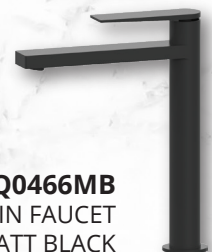

AQ0461BG
ROSA TALL BASIN FAUCET
BRUSHED GOLD

AQ0466BG
SENSO TALL BASIN FAUCET
BRUSHED GOLD

AQ0461GM
ROSA TALL BASIN FAUCET
GUN METAL

AQ0466GM
SENSO TALL BASIN FAUCET
GUN METAL

AQ0461MB
ROSA TALL BASIN FAUCET
MATT BLACK