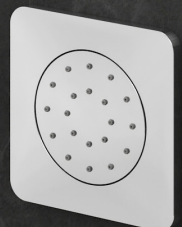

AQUAS®

ONE Touch

Thermostatic Shower Mixer with Push Button Diverter