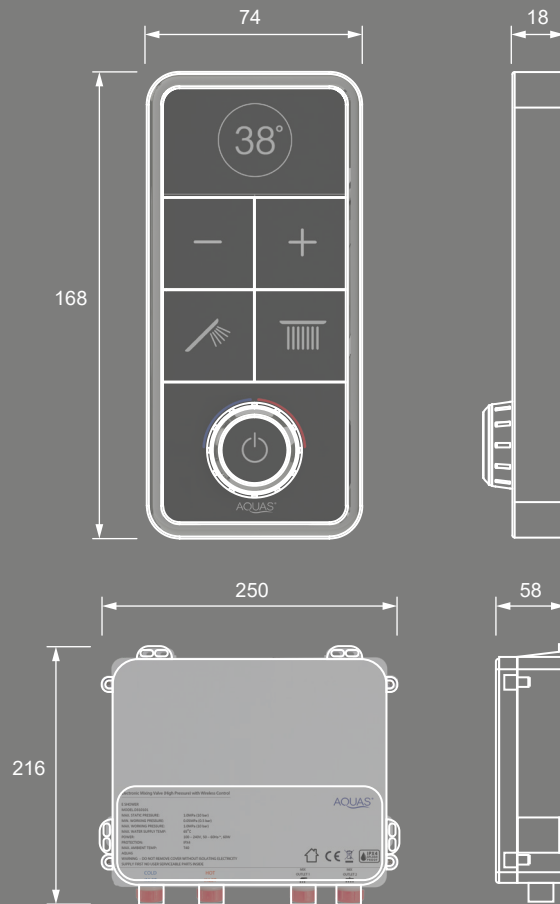

AQUAS®

DigiMAX

DIMENSION (mm.)

— SPECIFICATIONS & INSTALLATION REQUIREMENTS

WATER SUPPLY REQUIREMENTS

INLET CONNECTIONS: 1/2" BSP WITH 69MM BETWEEN CENTERS.

OPERATING PRESSURE RANGE: MIN. 0.5 BAR - MAX. 5.0 BAR

FOR OPTIMUM PERFORMANCE A MINIMUM DYNAMIC

WORKING PRESSURE OF 1.0 BAR IS REQUIRED.

MINIMUM STATIC PRESSURE : 0.5 BAR

MAXIMUM STATIC PRESSURE : 10.0 BAR

SUPPLY REQUIREMENTS

MINIMUM COLD WATER SUPPLY TEMPERATURE : >5°C.

MAXIMUM COLD WATER SUPPLY TEMPERATURE : <30°C.

MINIMUM HOT WATER SUPPLY TEMPERATURE : 52°C.

MAXIMUM HOT WATER SUPPLY TEMPERATURE : 65°C.

FLOW PERFORMANCE : 6 LPM - 12 LPM (DEPENDENT UPON SYSTEM CAPABILITY)

ELECTRICAL SUPPLY REQUIREMENTS SUPPLY VOLTAGE : 110 - 240 (50 HZ)

The CPU (Central Processing Unit)
Box must be installed VERTICALLY and
fixed securely to the wall surface

The CPU box can be installed in either a
wall cupboard, Roof space , or under
sink (basin furniture unit)

Do not site the CPU box where it may be
subject to freezing conditions or
ambient temperatures over 40°C

The CPU box is supplied with a mains
electrical supply lead and Plug which
can be simply plugged into a standard
electrical socket

The DigiMAX "On The Wall" controller is
connected to the CPU box by an
electrical wire so can be installed at any
distance required to suit the installation

IPX4 - the DigiMAX is an Electronically
controlled, Maximum Safety Water
Mixing Unit, totally Splash Proof
according to IP4 Standard