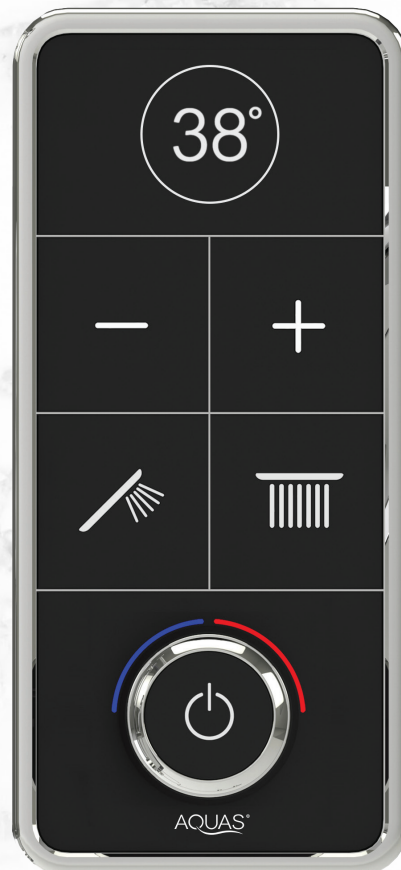

AQ0469GM
SENSO WALL BASIN MIXER
GUN METAL

AQ0464MB
ROSA WALL BASIN MIXER
MATT BLACK

AQ0469MB
SENSO WALL BASIN MIXER
MATT BLACK

AQUAS®

DigiMAX

Digital Concealed Thermostatic Shower Mixer

DigiMAX

Digital Concealed Thermostatic Shower Mixer

PRODUCT FEATURES

ON / OFF	Push the button to Turn on and Turn off your Digimax electronic shower valve
TEMPERATURE (-)	Rotate the handle anticlockwise to decrease temperature down to a minimum 30 degrees
TEMPERATURE (+)	Rotate the handle clockwise to increase temperature up to a maximum temperature of 48 Degrees
FLOW (-)	The water flow can be reduced by pressing the Minus (-) symbol
FLOW (+)	The water flow can be increased by pressing the Plus (+) Symbol
DIVERTER	Your Digimax shower has a maximum of 2 shower outlets (Overhead and Handshower) simply push the symbol you require.