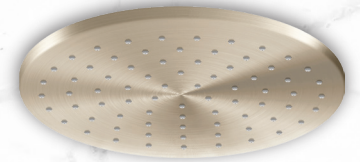

AQ0214BN
SMART SHOWERHEAD Ø250MM.
BRUSHED NICKEL