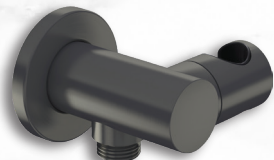

AQ0907GM
WALL BRACKET SWIVEL
WITH 1 OUTLET
GUN METAL