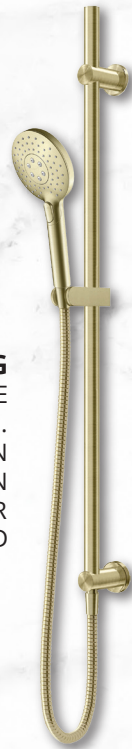

AQ0477CP
INLINE
SHOWER KIT 900MM.
REAR WATER CONNECTION
LEAP 3 FUNCTION
HANDSHOWER
CHROME

AQ0477BN
INLINE
SHOWER KIT 900MM.
REAR WATER CONNECTION
LEAP 3 FUNCTION
HANDSHOWER
BRUSHED NICKEL

AQ0477BG
INLINE
SHOWER KIT 900MM.
REAR WATER CONNECTION
LEAP 3 FUNCTION
HANDSHOWER
BRUSHED GOLD