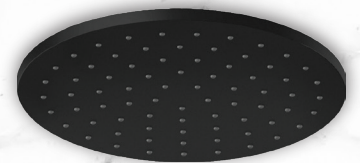

AQUAS®

ONE Touch

Thermostatic Shower Mixer with Push Button Diverter

CONCEALED BOX MATERIAL:

VALVES AND BODY MADE OF BRASS BOX MADE OF ABS WITH COVER TO PREVENT DEBRIS ENTERING INTO THE VALVES BOX IN A SQUARE SHAPE FOR EASIER WALL SURFACE FINISHING OR TILING. WALL INLET AND OUTLET CONNECTIONS G 1/2

AQ0214BG
SMART SHOWERHEAD Ø250MM.
BRUSHED GOLD

AQ0707GM
ROUND WALL SHOWER ARM 400MM.
GUN METAL

AQ0214GM
SMART SHOWERHEAD Ø250MM.
GUN METAL

AQ0707MB
ROUND WALL SHOWER ARM 400MM.
MATT BLACK

AQ0214MB
SMART SHOWERHEAD Ø250MM.
MATT BLACK