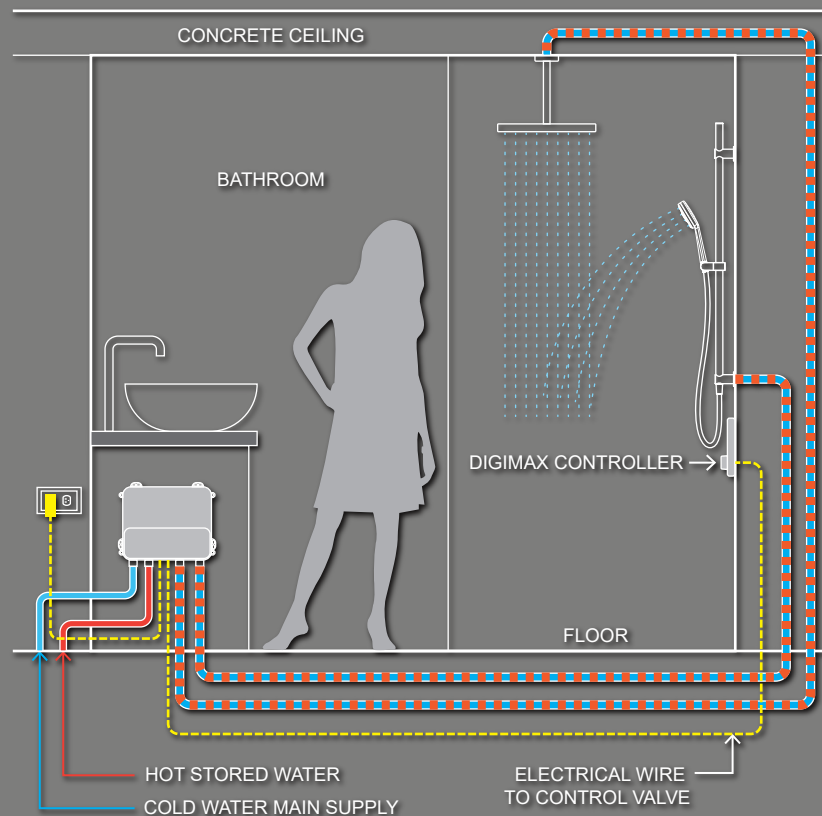

The DigiMAX "On The Wall" controller is
connected to the CPU box by an
electrical wire so can be installed at any
distance required to suit the installation

IPX4 - the DigiMAX is an Electronically
controlled, Maximum Safety Water
Mixing Unit, totally Splash Proof
according to IP4 Standard

DigiMAX Installation

INSTALLATION OPTION A

INSTALLATION OPTION B

AQUAS®

AQUAS LUX

Integrated Shelf Shower KIT

AQ0496CP
AQUAS LUX
SHOWER KIT 30MM.
SOLID BRASS
REAR WATER CONNECTION
HANDSHOWER Ø130MM.
CHROME

AQ0496BN
AQUAS LUX
SHOWER KIT 30MM.
SOLID BRASS
REAR WATER CONNECTION
HANDSHOWER Ø130MM.
BRUSHED NICKEL