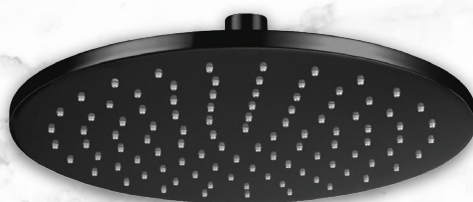

AQ0215MB
AQUAS LUX RAIN SHOWER
SOLID BRASS
ROUND 250 x 8 MM.
MATT BLACK