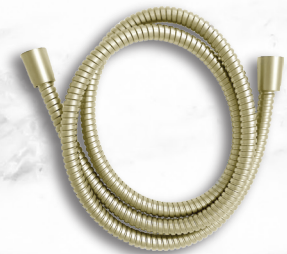

AQ0707CP
ROUND WALL SHOWER ARM 400MM.
CHROME

AQ0214CP
SMART SHOWERHEAD Ø250MM.
CHROME

AQ0707BN
ROUND WALL SHOWER ARM 400MM.
BRUSHED NICKEL

AQ0214BN
SMART SHOWERHEAD Ø250MM.
BRUSHED NICKEL

AQ0707BG
ROUND WALL SHOWER ARM 400MM.
BRUSHED GOLD

AQ0214BG
SMART SHOWERHEAD Ø250MM.
BRUSHED GOLD

AQ0707GM
ROUND WALL SHOWER ARM 400MM.
GUN METAL

AQ0214GM
SMART SHOWERHEAD Ø250MM.
GUN METAL

AQ0707MB
ROUND WALL SHOWER ARM 400MM.
MATT BLACK

AQ0214MB
SMART SHOWERHEAD Ø250MM.
MATT BLACK

Accessories

Wall Bracket & Hose

AQ0907CP
WALL BRACKET SWIVEL
WITH 1 OUTLET
CHROME

HF06004CP
METAL HOSE
CHROME

AQ0907BN
WALL BRACKET SWIVEL
WITH 1 OUTLET
BRUSHED NICKEL

HF06004BN
METAL HOSE
BRUSHED NICKEL

AQ0907BG
WALL BRACKET SWIVEL
WITH 1 OUTLET
BRUSHED GOLD