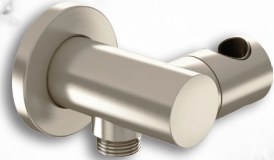

AQUAS®

ONE Touch

Thermostatic Shower Mixer with Push Button Diverter

CONCEALED BOX MATERIAL:

VALVES AND BODY MADE OF BRASS BOX MADE OF ABS WITH COVER TO PREVENT DEBRIS ENTERING INTO THE VALVES BOX IN A SQUARE SHAPE FOR EASIER WALL SURFACE FINISHING OR TILING. WALL INLET AND OUTLET CONNECTIONS G 1/2

AQ0214BG
SMART SHOWERHEAD Ø250MM.
BRUSHED GOLD

AQ0707GM
ROUND WALL SHOWER ARM 400MM.
GUN METAL

AQ0214GM
SMART SHOWERHEAD Ø250MM.
GUN METAL

AQ0707MB
ROUND WALL SHOWER ARM 400MM.
MATT BLACK

AQ0214MB
SMART SHOWERHEAD Ø250MM.
MATT BLACK

Accessories

Wall Bracket & Hose

AQ0907CP
WALL BRACKET SWIVEL
WITH 1 OUTLET
CHROME

HF06004CP
METAL HOSE
CHROME

AQ0907BN
WALL BRACKET SWIVEL
WITH 1 OUTLET
BRUSHED NICKEL

HF06004BN
METAL HOSE
BRUSHED NICKEL

AQ0907BG
WALL BRACKET SWIVEL
WITH 1 OUTLET
BRUSHED GOLD