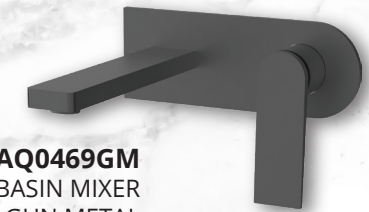

AQ0464BN
ROSA WALL BASIN MIXER
BRUSHED NICKEL

AQ0469BN
SENSO WALL BASIN MIXER
BRUSHED NICKEL

AQ0464BG
ROSA WALL BASIN MIXER
BRUSHED GOLD

AQ0469BG
SENSO WALL BASIN MIXER
BRUSHED GOLD

AQ0464GM
ROSA WALL BASIN MIXER
GUN METAL