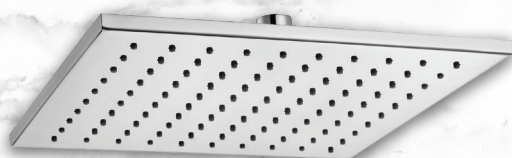

AQ0216CP
AQUAS LUX RAIN SHOWER
SOLID BRASS
SQUARE 250 x 250 x 8 MM.
CHROME