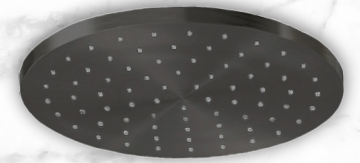

AQ0214GM
SMART SHOWERHEAD Ø250MM.
GUN METAL