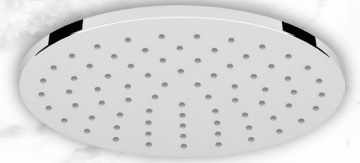

AQ0214CP
SMART SHOWERHEAD Ø250MM.
CHROME