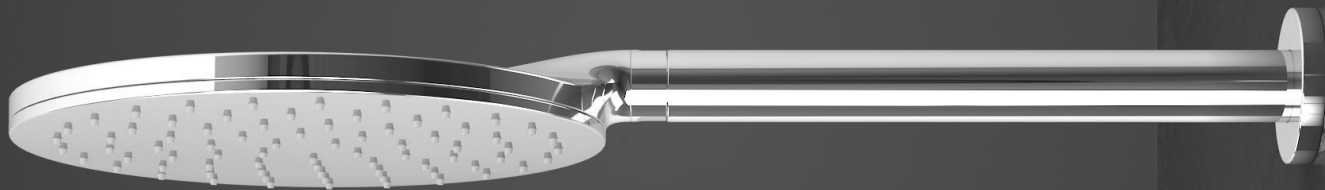

LUX Showerhead

Integrated Wall Arm

AQ0299CP

LUX SHOWERHEAD Ø250MM.
ROUND WALL SHOWER ARM Ø30MM.
CHROME