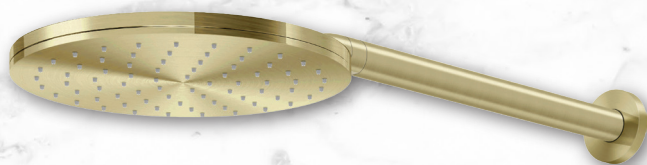

AQ0199BG
AQUAS LUX
SHOWER COLUMN 30MM.
SOLID BRASS
REAR WATER CONNECTION
PUSH BUTTON DIVERTER
SHOWERHEAD Ø250MM.
HANDSHOWER Ø130MM.
BRUSHED GOLD

AQ0199GM
AQUAS LUX
SHOWER COLUMN 30MM.
SOLID BRASS
REAR WATER CONNECTION
PUSH BUTTON DIVERTER
SHOWERHEAD Ø250MM.
HANDSHOWER Ø130MM.
GUN METAL

AQ0199MB
AQUAS LUX
SHOWER COLUMN 30MM.
SOLID BRASS
REAR WATER CONNECTION
PUSH BUTTON DIVERTER
SHOWERHEAD Ø250MM.
HANDSHOWER Ø130MM.
MATT BLACK

LUX Showerhead

Integrated Wall Arm

AQ0299CP

LUX SHOWERHEAD Ø250MM.
ROUND WALL SHOWER ARM Ø30MM.
CHROME

AQ0299BN

LUX SHOWERHEAD Ø250MM.
ROUND WALL SHOWER ARM Ø30MM.
BRUSHED NICKEL

AQ0299BG

LUX SHOWERHEAD Ø250MM.
ROUND WALL SHOWER ARM Ø30MM.
BRUSHED GOLD

AQ0299GM

LUX SHOWERHEAD Ø250MM.
ROUND WALL SHOWER ARM Ø30MM.
GUN METAL