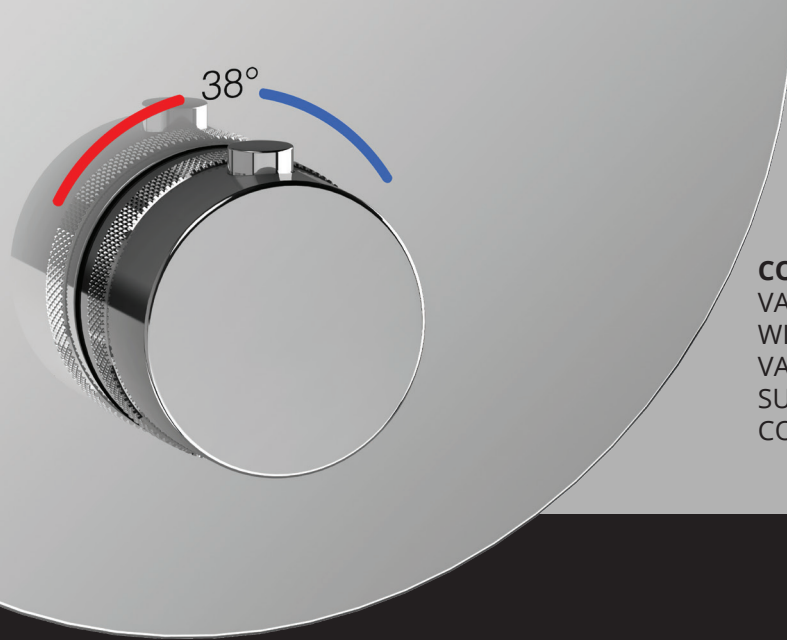

AQUAS®

ONE Touch

Thermostatic Shower Mixer with Push Button Diverter

CONCEALED BOX MATERIAL:

VALVES AND BODY MADE OF BRASS BOX MADE OF ABS WITH COVER TO PREVENT DEBRIS ENTERING INTO THE VALVES BOX IN A SQUARE SHAPE FOR EASIER WALL SURFACE FINISHING OR TILING. WALL INLET AND OUTLET CONNECTIONS G 1/2