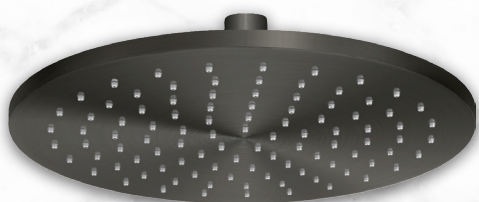

AQ0299MB

LUX SHOWERHEAD Ø250MM.
ROUND WALL SHOWER ARM Ø30MM.
MATT BLACK

AQ0215CP
AQUAS LUX RAIN SHOWER
SOLID BRASS
ROUND 250 x 8 MM.
CHROME

AQ0216CP
AQUAS LUX RAIN SHOWER
SOLID BRASS
SQUARE 250 x 250 x 8 MM.
CHROME

AQ0215BN
AQUAS LUX RAIN SHOWER
SOLID BRASS
ROUND 250 x 8 MM.
BRUSHED NICKEL

AQ0215BG
AQUAS LUX RAIN SHOWER
SOLID BRASS
ROUND 250 x 8 MM.
BRUSHED GOLD

AQ0215GM
AQUAS LUX RAIN SHOWER
SOLID BRASS
ROUND 250 x 8 MM.
GUN METAL