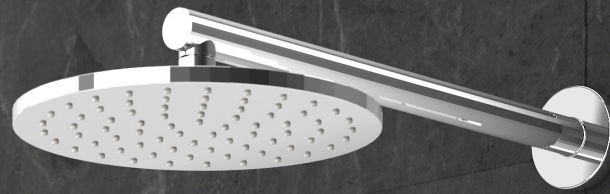

AQUAS®

ONE Touch

Thermostatic Shower Mixer with Push Button Diverter

CONCEALED BOX MATERIAL:

VALVES AND BODY MADE OF BRASS BOX MADE OF ABS WITH COVER TO PREVENT DEBRIS ENTERING INTO THE VALVES BOX IN A SQUARE SHAPE FOR EASIER WALL SURFACE FINISHING OR TILING. WALL INLET AND OUTLET CONNECTIONS G 1/2

AQUAS®

ONE Touch

Thermostatic Shower Mixer with Push Button Diverter

AQUAS[®]

ONE Touch
Showering
matching
Shower Options

Shower Kit & Accessories

LEAP Shower Kits

Integrated wall elbow