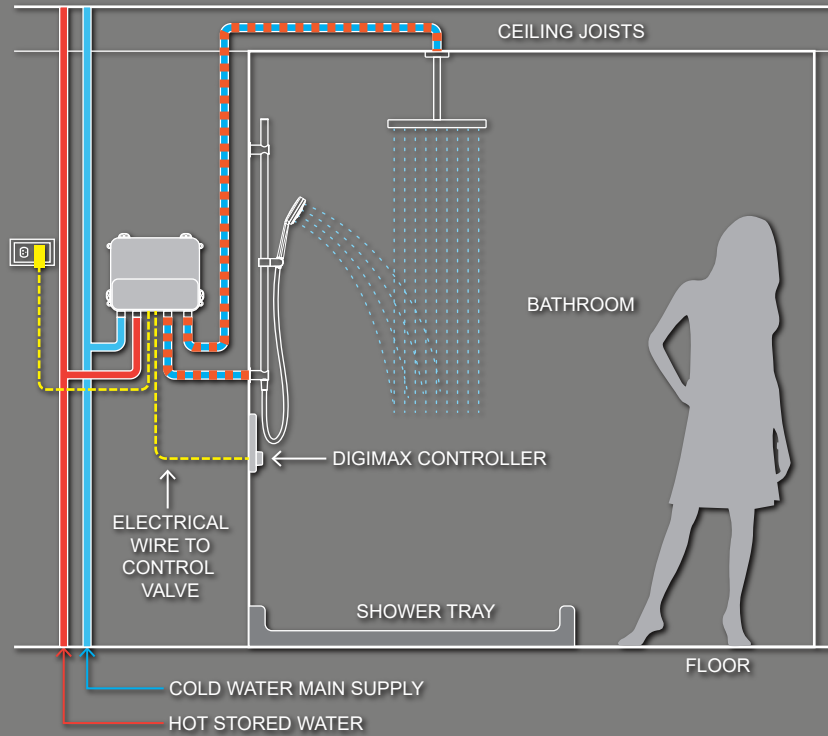

DigiMAX Installation

INSTALLATION OPTION A