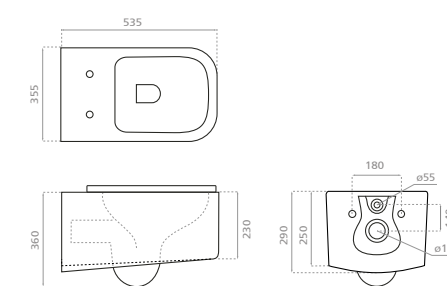

4533/UF YUCÓN

Inodoro suspendido
Antibacteriano
Asiento y tapa de duroplast con bisagras extraíble
Tapa fina
Sistema soft close

Wall-hung toilet
Antibacterial
Duroplast removable seat and cover
Slim seat cover
Soft close system

△ 26kg/ud / 0286_95