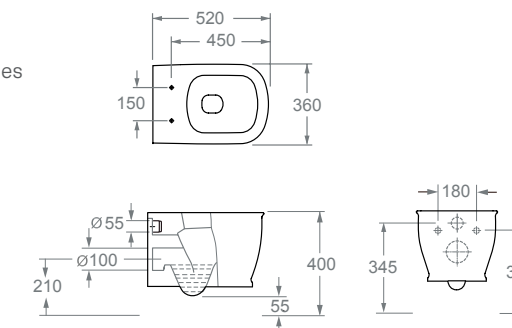

4546 LAGOS

Inodoro suspendido * Rimless
Antibacteriano
Asiento y tapa de duroplast con bisagras extraibles
Tapa fina
Sistema soft close

Wall-hung toilet
Antibacterial
Duroplast removable seat and cover
Slim seat cover
Soft close system

△ 24kg/ud / 0398_95