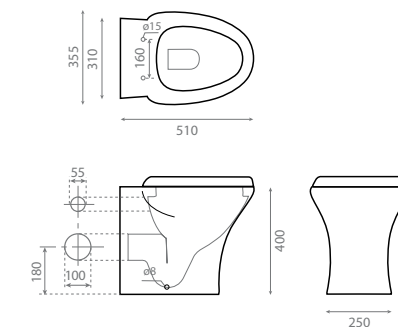

Back to wall toilet

WC pan horizontal outlet
Antibacterial
Removable seat and cover
Soft close system

△ 23kg/ud / 0219_85

4511R NEW RONDA

Inodoro con tanque * Rimless

Taza de salida dual
Antibacteriano
Juego de mecanismo doble descarga
Asiento y tapa duroplast con bisagras extraíbles
Tapa fina
Sistema soft close

Floor toilet with tank

WC pan dual outlet
Antibacterial
Dual-flush cistern fittings
Duroplast removable seat and cover
Slim seat cover
Soft close system

△ 45kg/ud / 0468_95