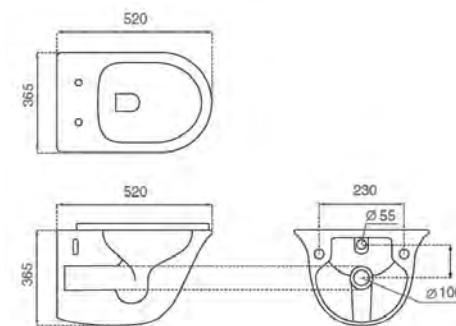

Wall-hung toilet

Antibacterial

Duroplast removable seat and cover

Slim seat cover

Soft close system

△ 26kg/ud / 0299_85