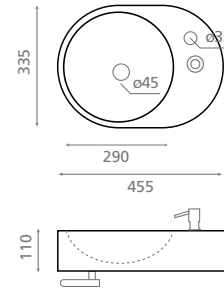

Wall-hung washbasin
Washbasin with towel rail and
dispenser bottle
Towel rail on the left
Without overflow

△ 9kg/ud / 0164_85

4912 MINI LYS

Lavabo sobre encimera
Sin rebosadero

Topcounter washbasin
Without overflow