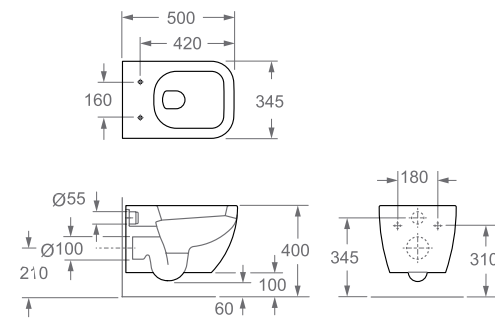

Wall-hung toilet

Antibacterial
Duroplast removable seat and cover
Soft close system

△ 27kg/ud / 0358_95