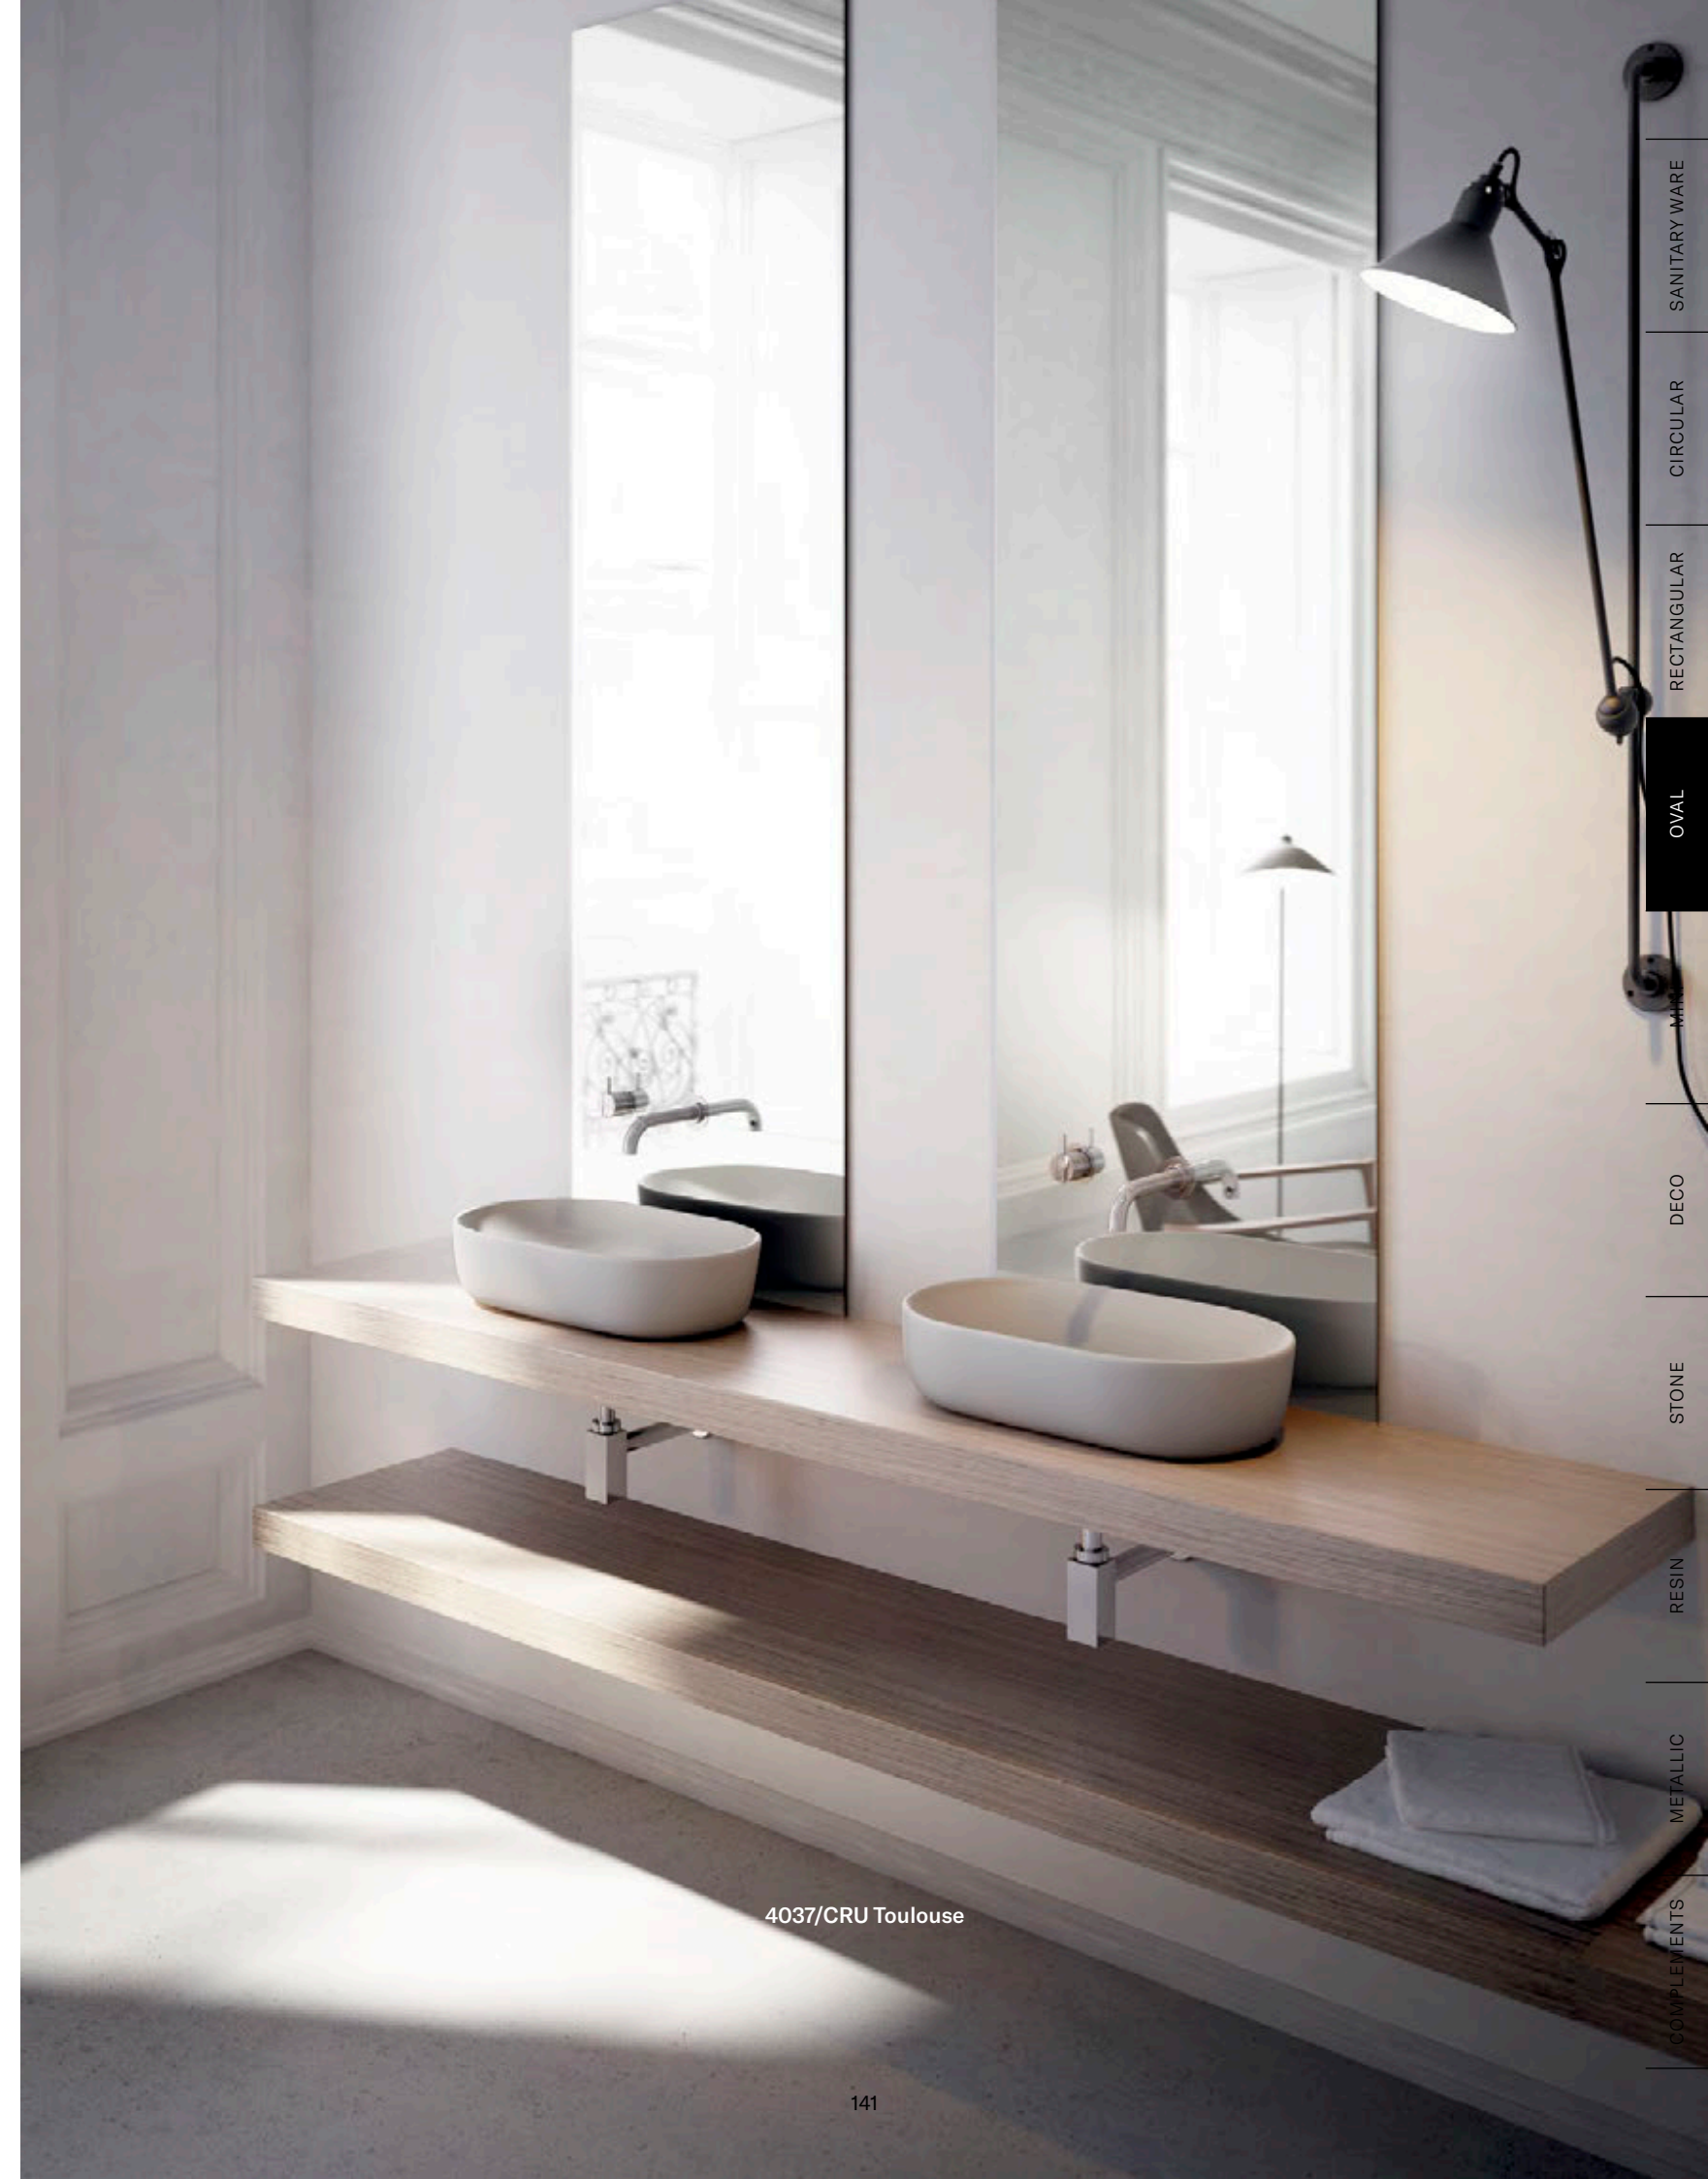

4130 Livorno 60

4037/CRU Toulouse

SANITARY WARE

CIRCULAR

RECTANGULAR

OVAL

MIXED

DECO

STONE

RESIN

METALLIC

COMPLEMENTS