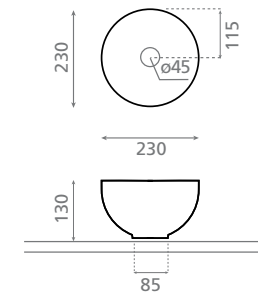

4912 MINI LYS

Lavabo sobre encimera
Sin rebosadero

Topcounter washbasin
Without overflow

△ 4kg/ud / 0098_00