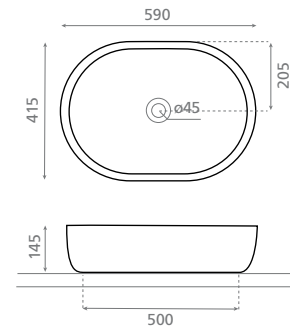

4037 TOULOUSE

Lavabo sobre encimera
Sin rebosadero

Topcounter washbasin
Without overflow

△ 15kg/ud

Deco Grupo/Group A - 0498_00
Deco Grupo/Group B - 0528_00
Deco Grupo/Group C - 0538_00
Deco Grupo/Group D - 0579_00