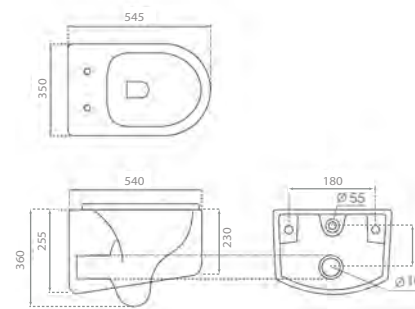

4529/UF ELBA

Inodoro suspendido
Antibacteriano
Asiento y tapa duroplast
Tapa fina
Sistema soft close

Wall-hung toilet
Antibacterial
Duroplast seat and cover
Slim seat cover
Soft close system

△ 25kg/ud / 0286_95