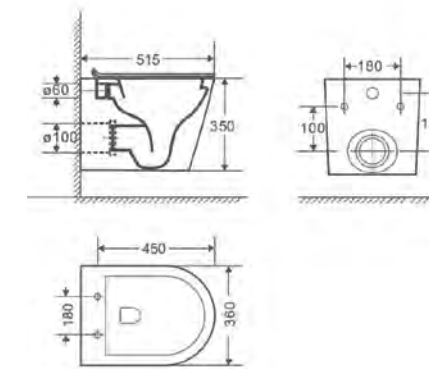

4555 Sidney

Wall-hung toilet

Antibacterial
Duroplast removable seat and cover
Slim seat cover
Soft close system

△ 26kg/ud / 0358_95