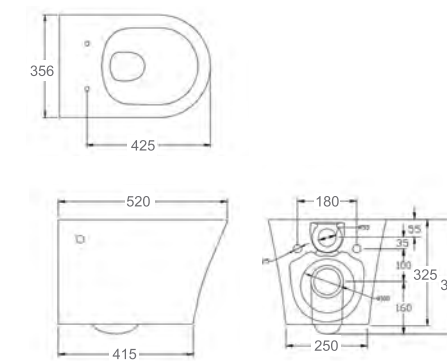

4551 SINTRA

Inodoro suspendido * Rimless
Antibacteriano

Asiento y tapa duroplast con bisagras extraíbles
Tapa fina
Sistema soft close

Wall-hung toilet

Antibacterial
Duroplast removable seat and cover
Slim seat cover
Soft close system

△ 28kg/ud / 0249_85