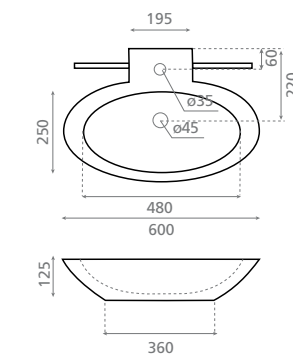

4010 TT2

Lavabo suspendido con toallero
Con rebosadero

Wall-mounted washbasin with
towel rail
With overflow

△ 12kg/ud / 0186_95