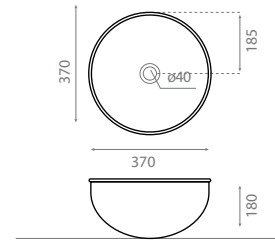

8301 MOGRO

Lavabo sobre encimera
Sin rebosadero
Acero esmaltado
Filo rosa

Topcounter washbasin
Without overflow
Enamelled stainless steel
Pink edge

△ 2,5kg/ud / 0189_00