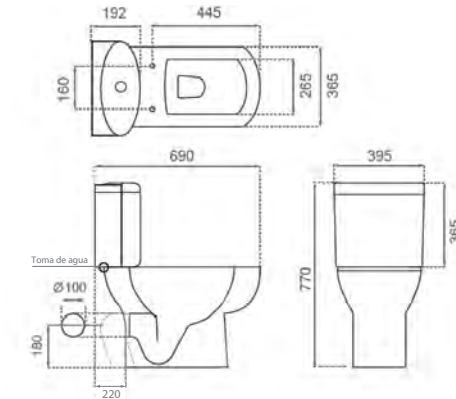

Floor toilet with tank

WC pan dual outlet

Antibacterial

Dual-flush cistern fittings

Duroplast removable seat and cover

Soft close system

△ 38kg/ud / 0339_85