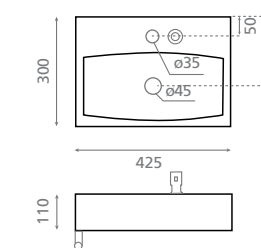

4908/D RHIN/D

Lavabo suspendido
Lavabo con toallero y dosificador
Posibilidad de acoplar toallero a ambos lados
Sin rebosadero

Wall-hung washbasin
Washbasin with towel rail and dispenser bottle
Towel rail fixing possibility on both sides
Without overflow

△ 8,5kg/ud / 0148_95